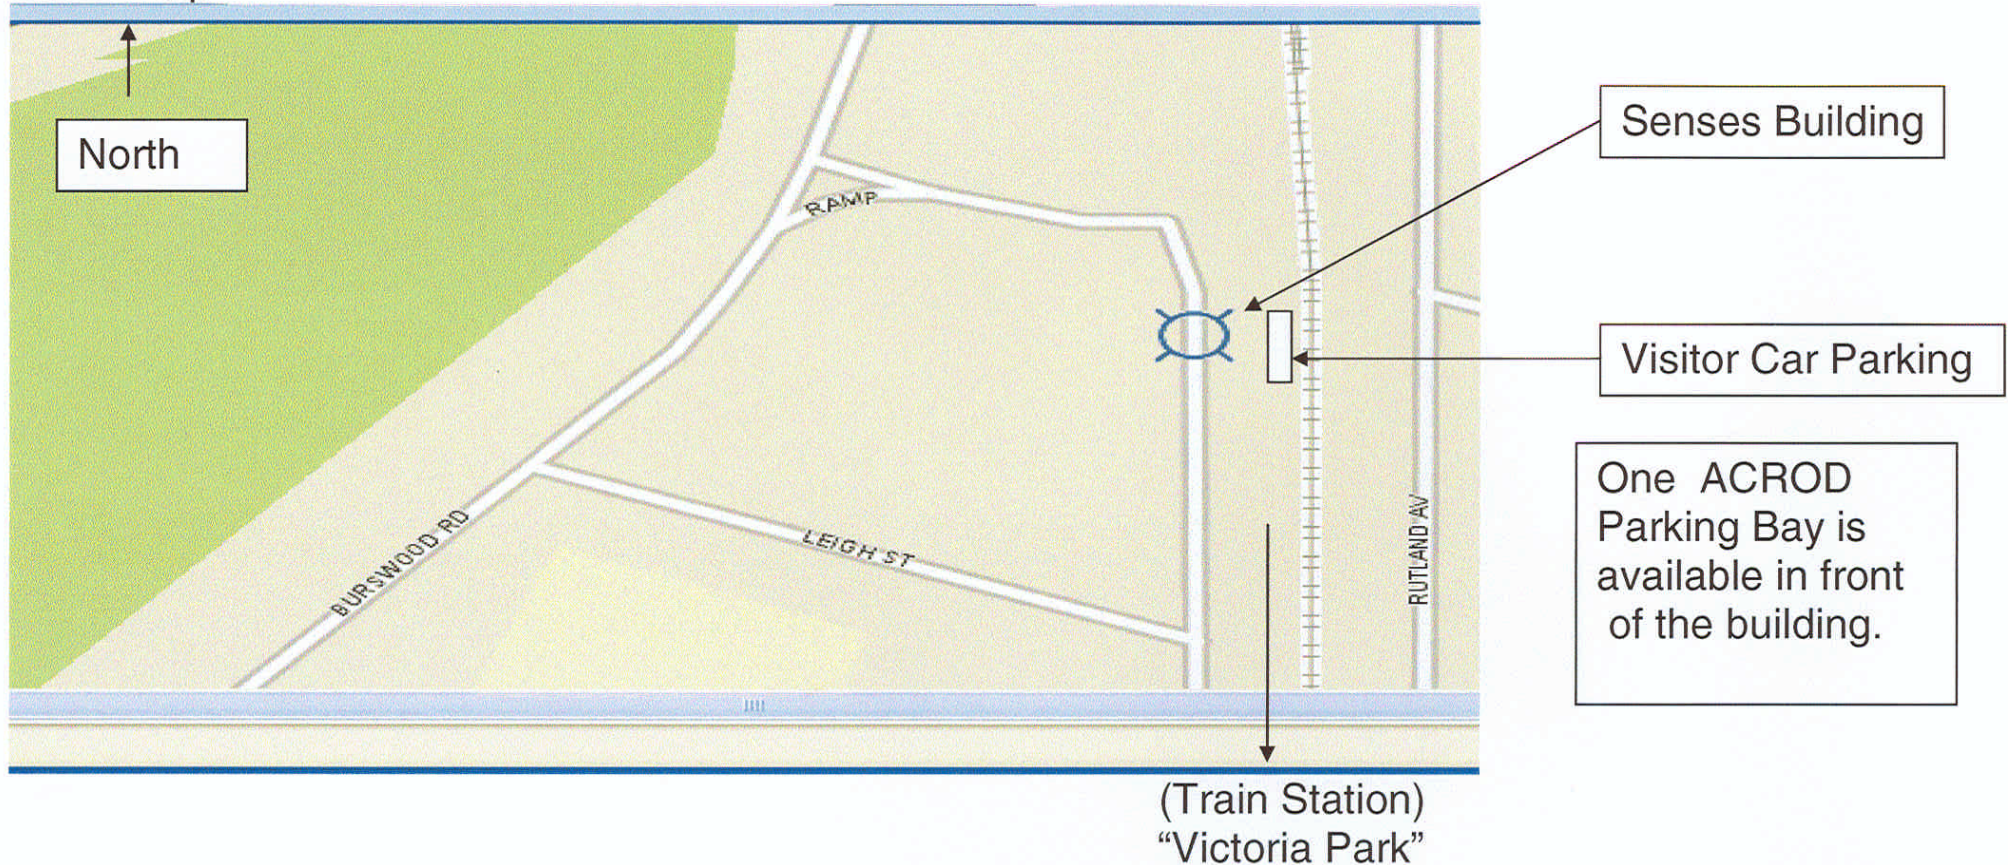

Detail map

Visitor Parking is available in the parking bays opposite the Senses Foundation Building. Bays will be marked Senses 'Visitor'.

Parking is limited in the direct vicinity of the Senses building but there is street parking in the area.

The train station of "Victoria Park" is approx 500metres along Kitchener Avenue

Top